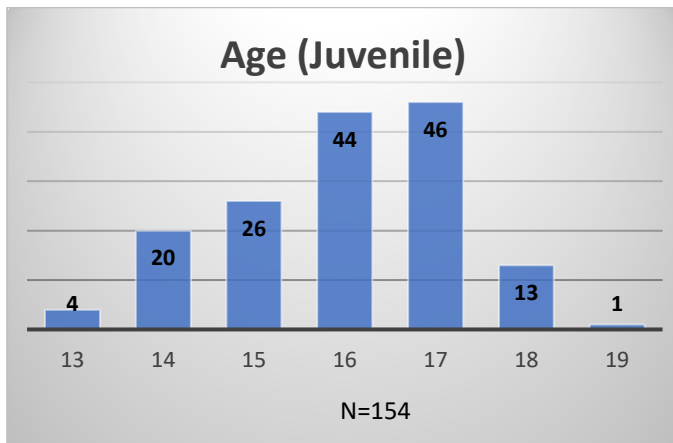

Daily Data Dashboard – March 20, 2024

Demographics for JTDC Population

Wednesday Morning Midnight Count

Total # of probation Involved youth¹: 1,325

¹ Probation Active: Any youth who is pending sentencing with an active social history, has been formally placed on probation or supervision with Cook County Juvenile Probation on the date of the report.

*Age, Gender and Race for Criminal Court population (N=1) is not represented in this report.

Daily Data Dashboard – March 20, 2024
Demographics for JTDC Population
Wednesday Morning Midnight Count