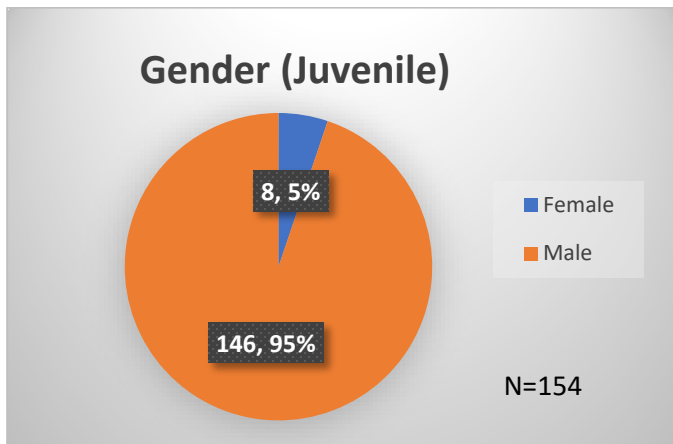

Daily Data Dashboard – March 20, 2024

Demographics for JTDC Population

Wednesday Morning Midnight Count

Total # of probation Involved youth¹: 1,325

¹ Probation Active: Any youth who is pending sentencing with an active social history, has been formally placed on probation or supervision with Cook County Juvenile Probation on the date of the report.

*Age, Gender and Race for Criminal Court population (N=1) is not represented in this report.

Daily Data Dashboard – March 20, 2024
Demographics for JTDC Population
Wednesday Morning Midnight Count