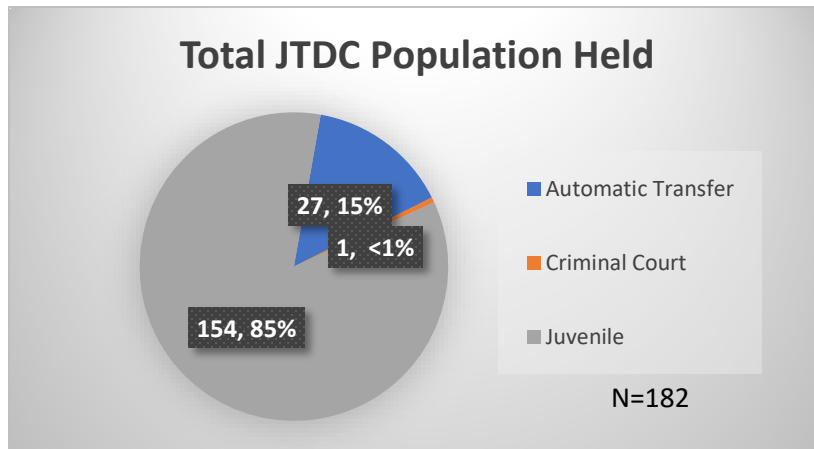

Daily Data Dashboard – March 20, 2024

Demographics for JTDC Population

Wednesday Morning Midnight Count

Total # of probation Involved youth¹: 1,325

¹ Probation Active: Any youth who is pending sentencing with an active social history, has been formally placed on probation or supervision with Cook County Juvenile Probation on the date of the report.

*Age, Gender and Race for Criminal Court population (N=1) is not represented in this report.

Daily Data Dashboard – March 20, 2024
Demographics for JTDC Population
Wednesday Morning Midnight Count