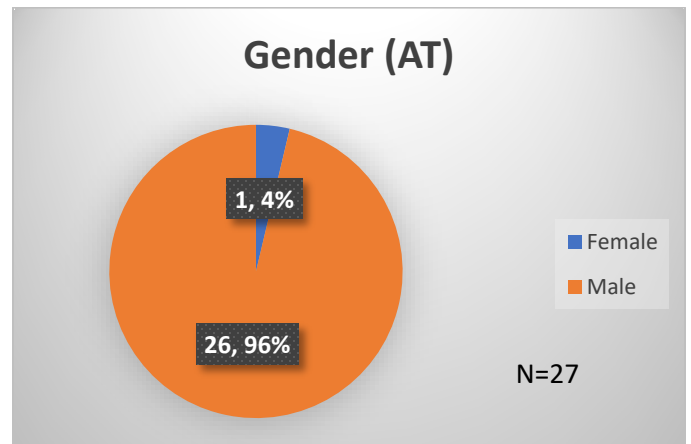

Daily Data Dashboard – March 20, 2024

Demographics for JTDC Population

Wednesday Morning Midnight Count

Total # of probation Involved youth¹: 1,325

¹ Probation Active: Any youth who is pending sentencing with an active social history, has been formally placed on probation or supervision with Cook County Juvenile Probation on the date of the report.

*Age, Gender and Race for Criminal Court population (N=1) is not represented in this report.

Daily Data Dashboard – March 20, 2024
Demographics for JTDC Population
Wednesday Morning Midnight Count