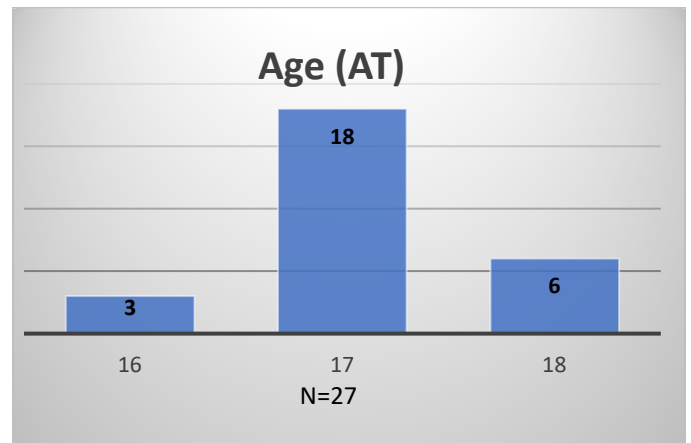

Daily Data Dashboard – March 20, 2024

Demographics for JTDC Population

Wednesday Morning Midnight Count

Total # of probation Involved youth¹: 1,325

¹ Probation Active: Any youth who is pending sentencing with an active social history, has been formally placed on probation or supervision with Cook County Juvenile Probation on the date of the report.

*Age, Gender and Race for Criminal Court population (N=1) is not represented in this report.

Daily Data Dashboard – March 20, 2024
Demographics for JTDC Population
Wednesday Morning Midnight Count